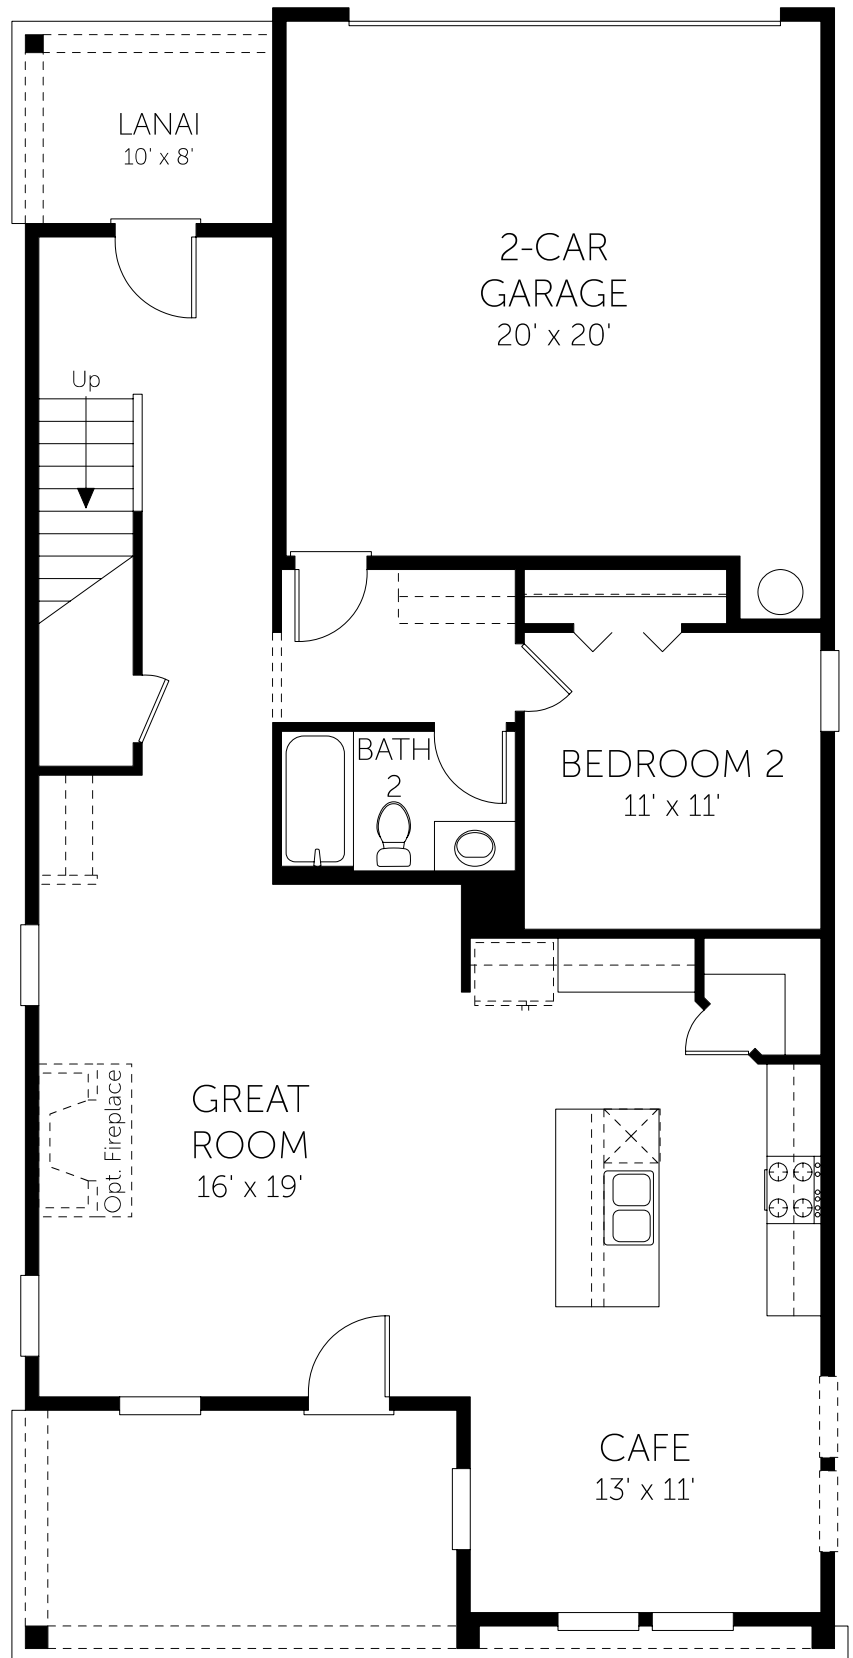

DREAM FINDERS HOMES

Oakdale

First Floor

4 Beds

3 Full Baths

1 Garage

2,494 Sq. Ft.

No Options Selected

DREAM FINDERS HOMES

Oakdale

Second Floor

4 Beds

3 Full Baths

1 Garage

2,494 Sq. Ft.

No Options Selected