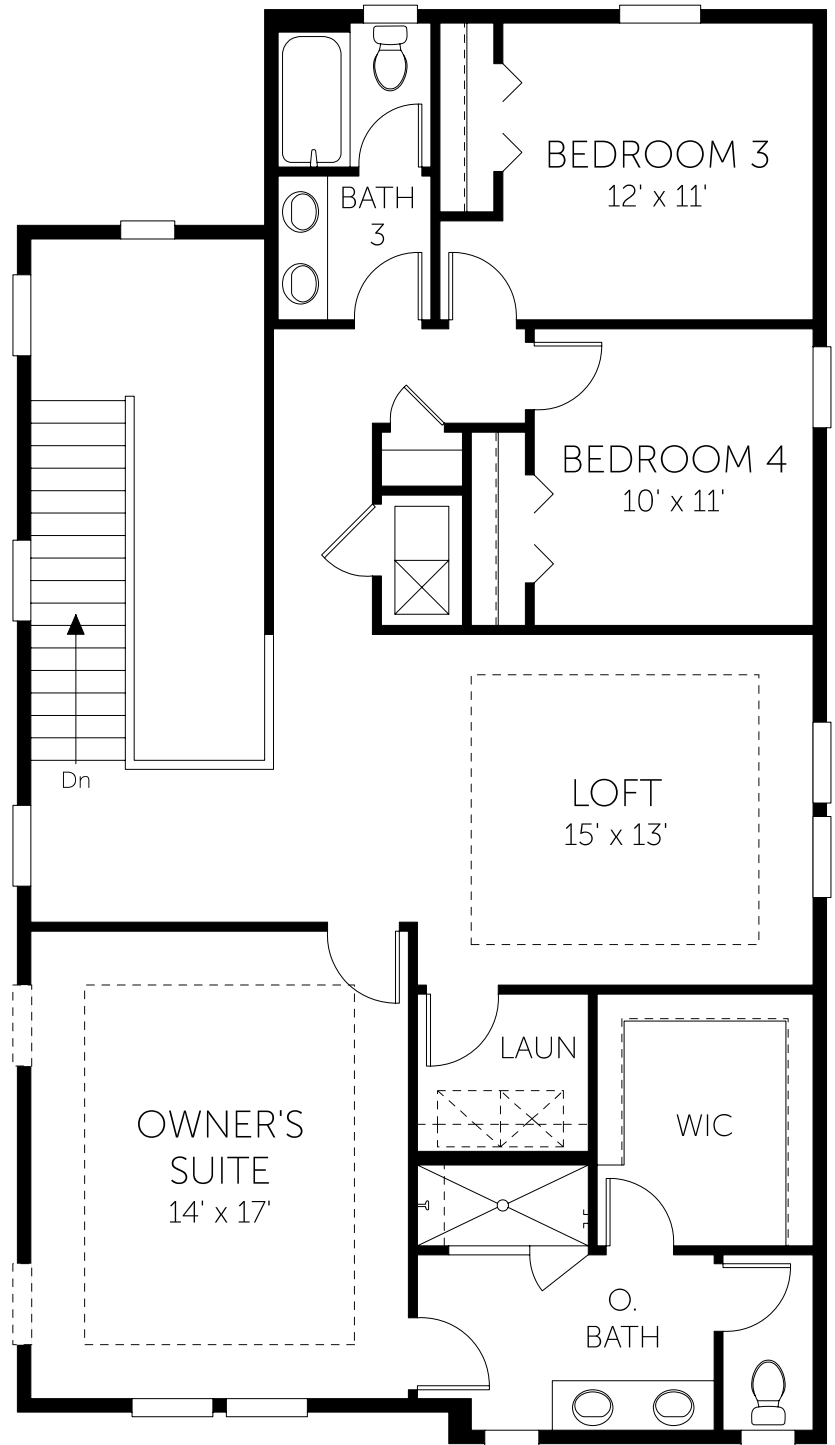

DREAM FINDERS HOMES

Oakdale

First Floor

4 Beds

3 Full Baths

1 Garage

2,494 Sq. Ft.

No Options Selected

DREAM FINDERS HOMES

Oakdale

Second Floor

4 Beds

3 Full Baths

1 Garage

2,494 Sq. Ft.

No Options Selected