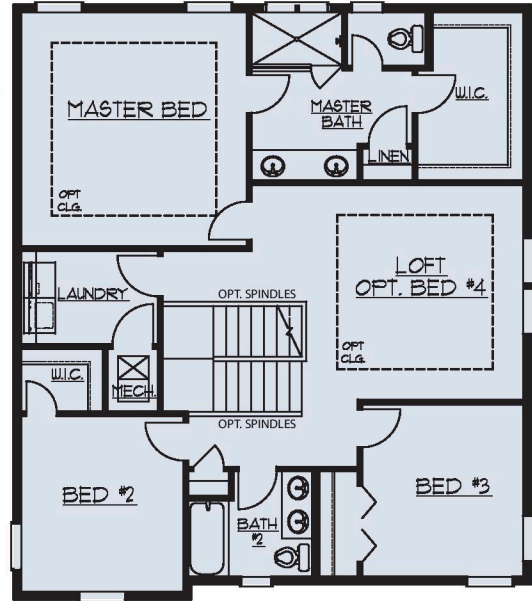

DRIFTWOOD

3 BEDROOM | 2.5 BATH | 2 CAR GARAGE | 2,423 SQ. FT. LIVING AREA

FIRST FLOOR

SECOND FLOOR

OPTIONAL STRUCTURAL ADDITIONS

DREAM FINDERS HOMES
HOMES BUILT TO FIT YOUR LIFESTYLE

DREAMFINDERSHOMES.COM

Dream Finders Homes reserves the right to change elevations, specifications, materials and pricing without prior notice. Variations within the floor plans and elevations do exist. Square footage are approximate and will vary. ©2019. Dream Finders Homes 8/19.