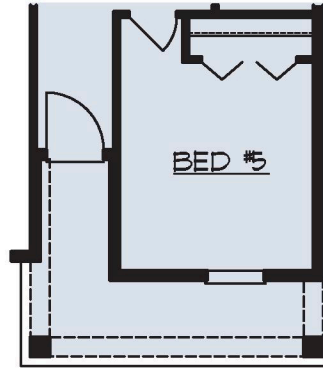

DRIFTWOOD

3 BEDROOM | 2.5 BATH | 2 CAR GARAGE | 2,423 SQ. FT. LIVING AREA

FIRST FLOOR

SECOND FLOOR

OPTIONAL STRUCTURAL ADDITIONS

DREAM FINDERS HOMES
HOMES BUILT TO FIT YOUR LIFESTYLE

DREAMFINDERSHOMES.COM

Dream Finders Homes reserves the right to change elevations, specifications, materials and pricing without prior notice. Variations within the floor plans and elevations do exist. Square footage are approximate and will vary. ©2019. Dream Finders Homes 8/19.