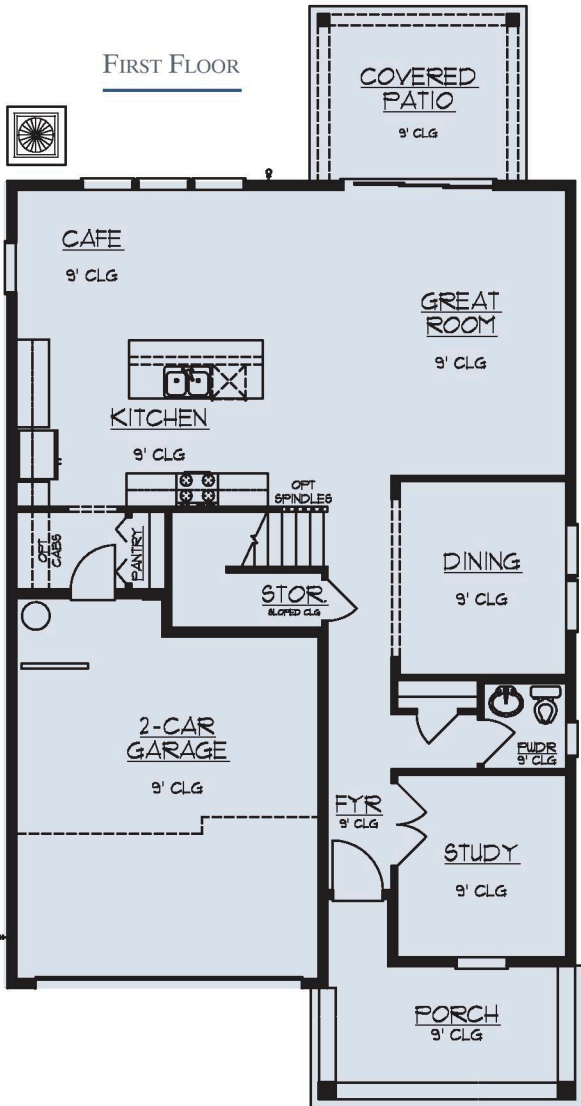

DRIFTWOOD

3 BEDROOM | 2.5 BATH | 2 CAR GARAGE | 2,423 SQ. FT. LIVING AREA

FIRST FLOOR

SECOND FLOOR

OPTIONAL STRUCTURAL ADDITIONS

DREAM FINDERS HOMES
HOMES BUILT TO FIT YOUR LIFESTYLE

DREAMFINDERSHOMES.COM

Dream Finders Homes reserves the right to change elevations, specifications, materials and pricing without prior notice. Variations within the floor plans and elevations do exist. Square footage are approximate and will vary. ©2019. Dream Finders Homes 8/19.

CBC1257579