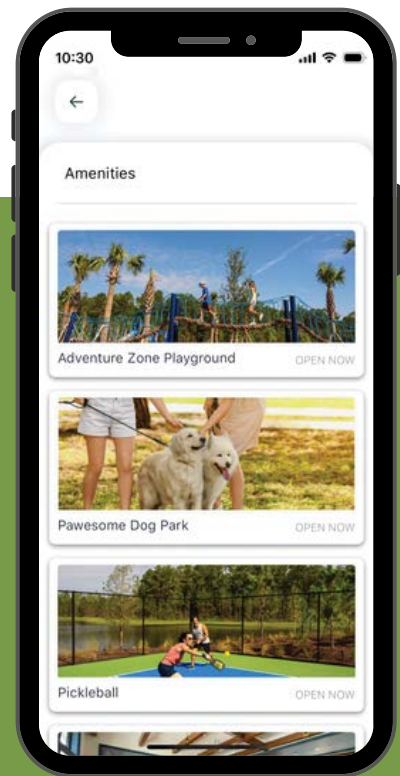

Tributary
EXPLORE MORE

LIVIN' ON
TRIBUTARY
TIME

FIND YOUR TRIBE

With diverse community groups to explore, our lifestyle director helps you find your tribe.

- Tributary's Bourbon Aficionados
- Wine Club
- Disciple Group
- Healthy Habits Club
- Fabulous Seniors of Tributary
- Tributary Community Chains & Purls

FUN NEVER STOPS

At Tributary, the fun never ends! The activities are curated to the interests of each resident to bring the community together in truly unforgettable ways. Beyond the natural setting of evergreen forests and glistening waterways, this master-planned community is all about creating a vibrant atmosphere for residents of every generation.

From the moment you move in, you'll be welcomed with open arms. Monthly orientations ensure that everyone feels at home right away, while spectacular seasonal events, weekly sunset socials, and day trips to North Florida's attractions keep residents eagerly anticipating what's next!

STAY CONNECTED

With the Tributary mobile app, everything you need to start livin' on Tributary time is right at your fingertips. New residents can access all move-in essentials with ease, view upcoming events, connect with neighbors and join community clubs and groups—and that's just the beginning!