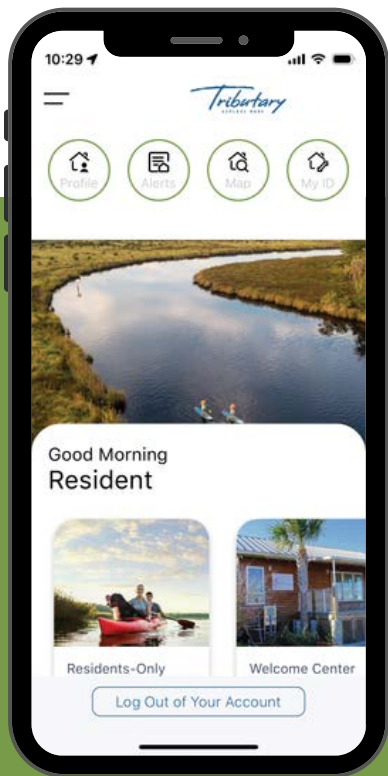

Tributary
EXPLORE MORE

LIVIN' ON
TRIBUTARY
TIME

FIND YOUR TRIBE

With diverse community groups to explore, our lifestyle director helps you find your tribe.

- Tributary's Bourbon Aficionados
- Wine Club
- Disciple Group
- Healthy Habits Club
- Fabulous Seniors of Tributary
- Tributary Community Chains & Purls

FUN NEVER STOPS

At Tributary, the fun never ends! The activities are curated to the interests of each resident to bring the community together in truly unforgettable ways. Beyond the natural setting of evergreen forests and glistening waterways, this master-planned community is all about creating a vibrant atmosphere for residents of every generation.

From the moment you move in, you'll be welcomed with open arms. Monthly orientations ensure that everyone feels at home right away, while spectacular seasonal events, weekly sunset socials, and day trips to North Florida's attractions keep residents eagerly anticipating what's next!

STAY CONNECTED

With the Tributary mobile app, everything you need to start livin' on Tributary time is right at your fingertips. New residents can access all move-in essentials with ease, view upcoming events, connect with neighbors and join community clubs and groups—and that's just the beginning!