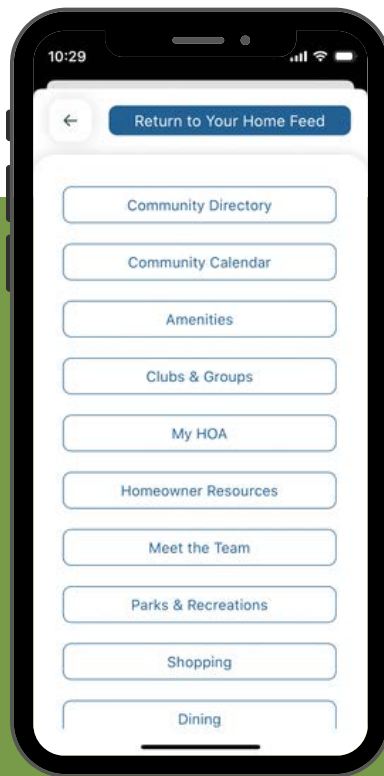

Tributary
EXPLORE MORE

LIVIN' ON
TRIBUTARY
TIME

FIND YOUR TRIBE

With diverse community groups to explore, our lifestyle director helps you find your tribe.

- Tributary's Bourbon Aficionados
- Wine Club
- Disciple Group
- Healthy Habits Club
- Fabulous Seniors of Tributary
- Tributary Community Chains & Purls

FUN NEVER STOPS

At Tributary, the fun never ends! The activities are curated to the interests of each resident to bring the community together in truly unforgettable ways. Beyond the natural setting of evergreen forests and glistening waterways, this master-planned community is all about creating a vibrant atmosphere for residents of every generation.

From the moment you move in, you'll be welcomed with open arms. Monthly orientations ensure that everyone feels at home right away, while spectacular seasonal events, weekly sunset socials, and day trips to North Florida's attractions keep residents eagerly anticipating what's next!

STAY CONNECTED

With the Tributary mobile app, everything you need to start livin' on Tributary time is right at your fingertips. New residents can access all move-in essentials with ease, view upcoming events, connect with neighbors and join community clubs and groups—and that's just the beginning!